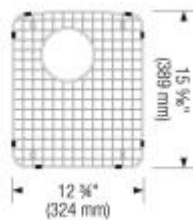

Stainless Steel Sink Grid

406469