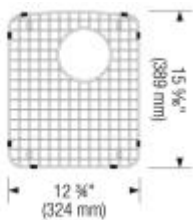

Optional Accessories

Stainless Steel Sink Grid

406468