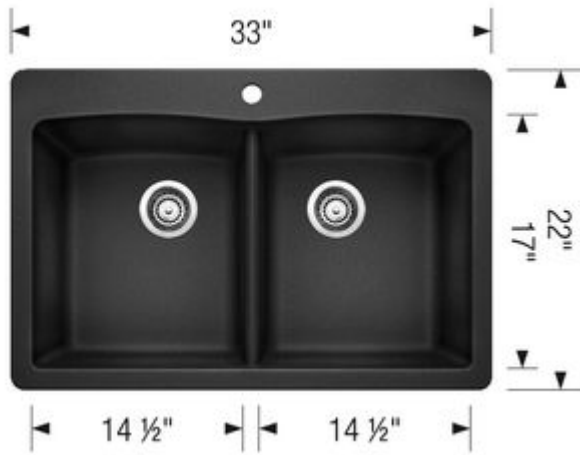

Non porous - dirt and bacteria cannot penetrate the surface of the sink

Rear-positioned drain holes maximize usable bowl and cabinet storage space

4 Additional knock-out holes for accessories

3 1/2" (90 mm) stainless steel strainers included

Cinder

SILGRANIT®

Item No. 401152

Spec sheets/DXF

Top View

Scope of supply

3 1/2" (90 mm) stainless steel strainers, template

Design tips

Width of base unit : 915 mm

Bowl depth: 9 1/2" (240 mm)

Depending on cabinet construction, a different cabinet size may be required. Consult the cabinet manufacturer

Faucets

BLANCO MAESTRO II

Chrome / Truffle